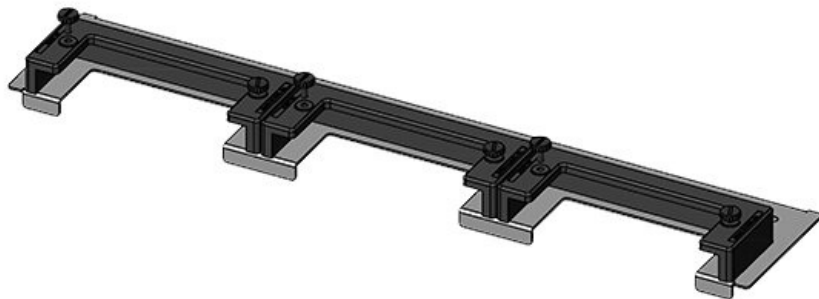

KDR-ESR-TS8-1200-43083

Part No.	43083	For enclosure width	1.200 mm
EAN	4251269309649	Sight size of base opening	495 mm
Package quantity	1	Suitable for cable entry systems:	3 × KEL-U 24 / KEL-QUICK 24
Length	518 mm	Suitable for enclosure	Rittal TS 8
Width	100 mm		
Height	44 mm		
Total length gland plate	518 mm