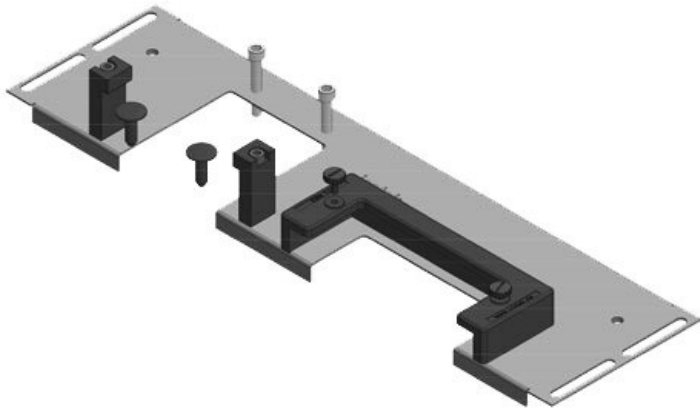

KDR-ESR-VX25-1000-44507

Part No.	44507	For enclosure width	1.000 mm
EAN	4251269319	Sight size of base opening	402 mm
Package quantity	1	Division bar	yes
Length	438 mm	Suitable for cable entry systems:	1 × KEL-U 24 / KEL-QUICK 24, 1 × KEL-JUMBO 1
Width	120 mm	Suitable for enclosure	Rittal VX25
Height	57 mm		
Total length gland plate	438 mm		

KDR-ESR-VX25-1000-44508