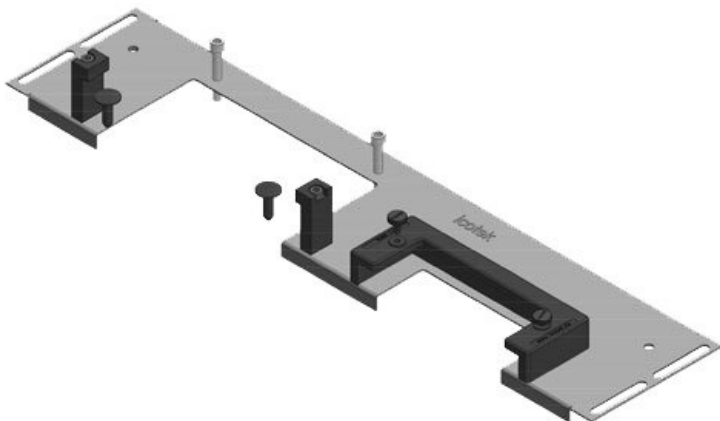

KDR-ESR-VX25-1200-44511

Part No.	44511	For enclosure width	1.200 mm
EAN	4251269319	Sight size of base opening	502 mm
Package quantity	1	Suitable for cable entry systems:	1 × KEL-U 24 / KEL-QUICK 24, 1 × KEL-JUMBO 2
Length	538 mm	Suitable for enclosure	Rittal VX25
Width	120 mm		
Height	57 mm		
Total length gland plate	538 mm