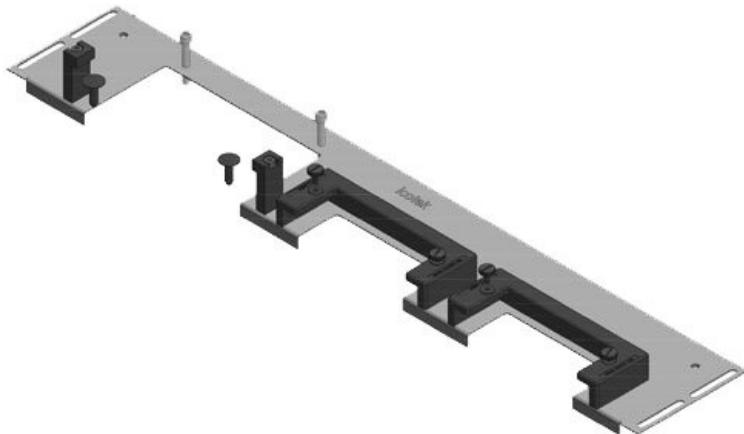

Part No.	44505	For enclosure width	800 mm
EAN	4251269319808	Sight size of base opening	652 mm
Package quantity	1	Suitable for cable entry systems:	2 × KEL-U 24 / KEL-QUICK 24, 1 × KEL-JUMBO 2
Length	688 mm	Suitable for enclosure	Rittal VX25
Width	120 mm		
Height	57 mm		
Total length gland plate	688 mm