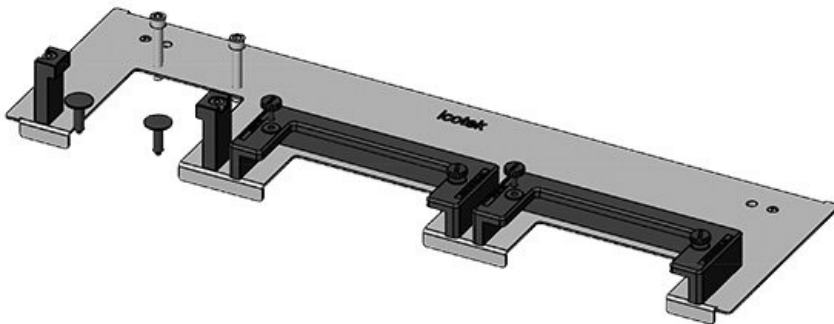

KDR-ESR-TS8-1200-43078

Part No.	43078	For enclosure width	1.200 mm
EAN	4251269309595	Sight size of base opening	495 mm
Package quantity	1	Suitable for cable entry systems:	2 × KEL-U 24 / KEL-QUICK 24, 1 × KEL-JUMBO 1
Length	518 mm	Suitable for enclosure	Rittal TS 8
Width	150 mm		
Height	57 mm		
Total length gland plate	518 mm