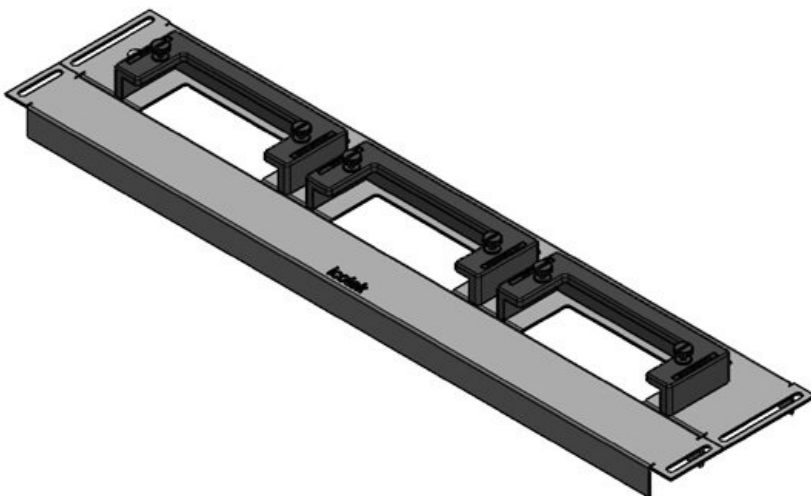

KDR-ESR-HW-800 + blank sheet

Part No.	44521	For enclosure	800 mm
EAN	4251269324	width	
	550	Sight size of	592 mm
Package	1	base opening	
quantity		Suitable for	3 × KEL-U 24
Length	627 mm	cable entry	/ KEL-QUICK
Width	136 mm	systems:	24
Height	59 mm	Suitable for	Häwa H390 /
Total length	627 mm	enclosure	H395
gland plate