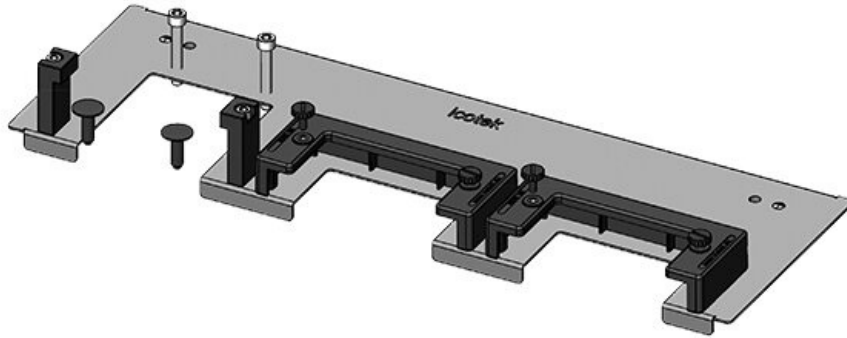

KDR-ESR-TS8-600-43071

Part No.	43071	For enclosure width	600 mm
EAN	4251269309	Sight size of base opening	435 mm
Package quantity	1	Suitable for cable entry systems:	2 × KEL-U 16 / KEL-QUICK 16, 1 × KEL-JUMBO 1
Length	458 mm	Suitable for enclosure	Rittal TS 8
Width	150 mm		
Height	57 mm		
Total length gland plate	458 mm