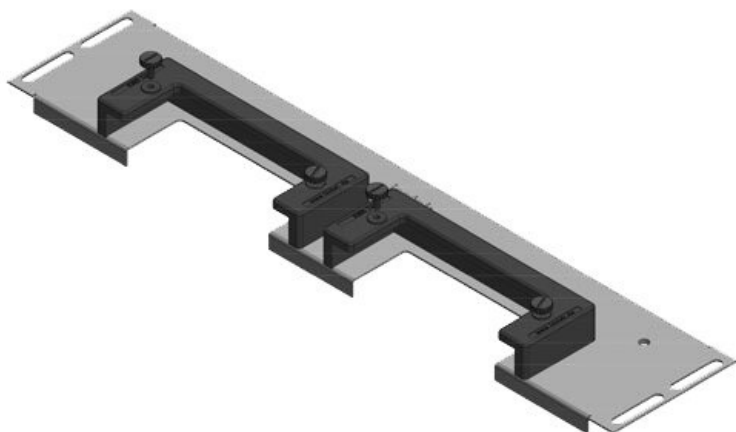

KDR-ESR gland plates with slide frames

for Rittal, nVent Hoffman & Häwa enclosures / IP54

The KDR-ESR is a one-piece plate to be assembled on enclosure bases. Slide frames for the [KEL-U cable entry frames](#) and [KEL-QUICK cable entry frames](#) are already pre-assembled. On some gland plate types [KEL-JUMBO cable entry frames](#) can be mounted as well.

The extremely narrow (75 mm) gland plate KDRS-ESR-VX25 is assembled on enclosure base plates. This enables straight cable routing into the cable duct, without bending the cables. Thus, the cable duct can be set lower allowing more space for other components in the cabinet.

IP54

RoHS compliant

Made in Germany

Specifications

IP rating (EN 60529)	IP54
Material	Base plate: Steel, zinc plated ESR frame: Polyamide
Flame class	UL94-V0, self-extinguishing
Operating temperature	-40 C° to 90 C°
Properties	silicone free, halogen free
Mounting options	Screw type mounting

Product types & sizes

KDR-ESR-VX25-600-44500

Part No.	44500	For enclosure	600 mm
EAN	4251269319	width	
	754	Sight size of	452 mm
Package	1	base opening	
quantity		Suitable for	2 × KEL-U 24
Length	488 mm	cable entry	/ KEL-QUICK
Width	100 mm	systems:	24
Height	43 mm	Suitable for	Rittal VX25
Total length	488 mm	enclosure	
gland plate			