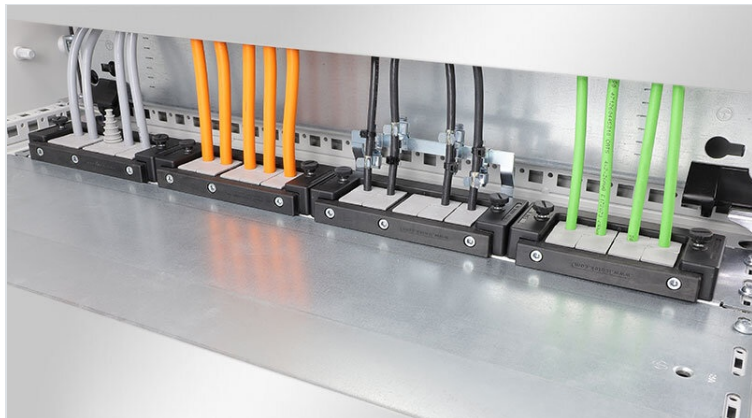

KDR-ESR gland plates with slide frames

for Rittal, nVent Hoffman & Häwa enclosures / IP54

The KDR-ESR is a one-piece plate to be assembled on enclosure bases. Slide frames for the [KEL-U cable entry frames](#) and [KEL-QUICK cable entry frames](#) are already pre-assembled. On some gland plate types [KEL-JUMBO cable entry frames](#) can be mounted as well.

After installing all cables into the KEL-U frames, they are easily and quickly inserted into the slide frames and fixed. During maintenance, the KEL-U frames are removed without tools from the slide frames. Due to the combination KDR-ESR and KEL-U cable entry frames, a rating of IP54 is achieved (with correct selection of cable grommets). Slide frames which are no longer required, are closed with [BPK-SNAP blank plates](#).

The extremely narrow (75 mm) gland plate KDRS-ESR-VX25 is assembled on enclosure base plates. This enables straight cable routing into the cable duct, without bending the cables. Thus, the cable duct can be set lower allowing more space for other components in the cabinet.