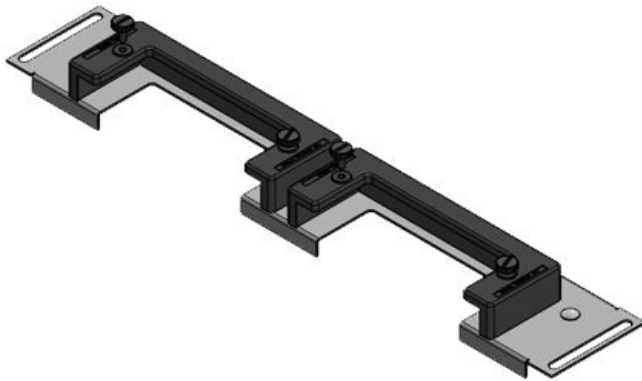

KDRS-ESR-VX25-1000-44514

Part No.	44514	For enclosure width	1.000 mm
EAN	4251269321	Sight size of base opening	402 mm
Package quantity	1	Suitable for cable entry systems:	2 × KEL-U 24 / KEL-QUICK 24
Length	438 mm	Suitable for enclosure	Rittal VX25
Width	75 mm		
Height	44 mm		
Total length gland plate	438 mm