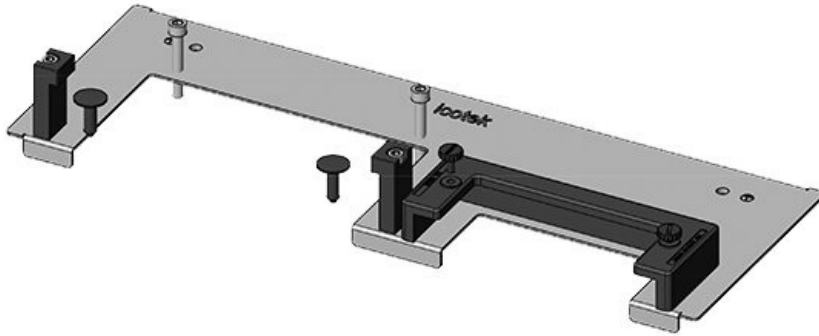

KDR-ESR-TS8-1000-43077

Part No.	43077	For enclosure width	1.000 mm
EAN	4251269309	Sight size of base opening	398 mm
Package quantity	1	Division bar	yes
Length	420 mm	Suitable for cable entry systems:	1 × KEL-U 24 / KEL-QUICK 24, 1 × KEL-JUMBO 2
Width	150 mm	Suitable for enclosure	Rittal TS 8
Height	57 mm		
Total length gland plate	420 mm		

KDR-ESR-TS8-1000-43081