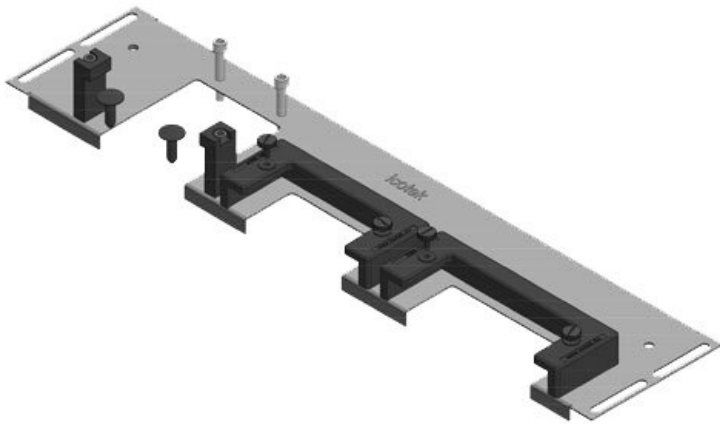

KDRS-ESR-VX25-1000-44514

Part No.	44514	For enclosure width	1.000 mm
EAN	4251269321	Sight size of base opening	402 mm
Package quantity	1	Suitable for cable entry systems:	2 × KEL-U 24 / KEL-QUICK 24
Length	438 mm	Suitable for enclosure	Rittal VX25
Width	75 mm		
Height	44 mm		
Total length gland plate	438 mm		

KDR-ESR-VX25-1200-44509

Part No.	44509	For enclosure width	1.200 mm
EAN	4251269319	Sight size of base opening	502 mm
Package quantity	1	Suitable for cable entry systems:	3 × KEL-U 24 / KEL-QUICK 24
Length	538 mm	Suitable for enclosure	Rittal VX25
Width	100 mm		
Height	43 mm		
Total length gland plate	538 mm		