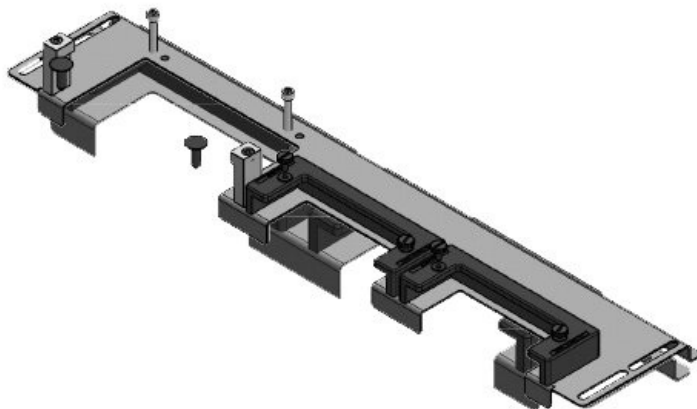

KDR-ESR-HG2-800-43252

Part No.	43252	For enclosure	800 mm
EAN	4251269317	width	
	057	Sight size of	568 mm
Package	1	base opening	
quantity		Suitable for	2 × KEL-U 24
Length	632 mm	cable entry	/ KEL-QUICK
Width	131,5 mm	systems:	24, 1 × KEL-
Height	45 mm		JUMBO 2
Total length	632 mm	Suitable for	nVent
gland plate		enclosure	Hoffman
			PROLINE G2