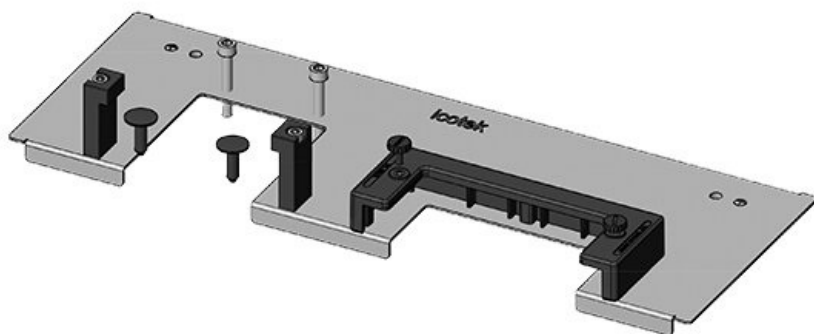

KDR-ESR-TS8-1000-43076

Part No.	43076	For enclosure	1.000 mm
EAN	4251269309	width	
	571	Sight size of	398 mm
Package	1	base opening	
quantity		Division bar	yes
Length	420 mm	Suitable for	1 × KEL-U 24
Width	150 mm	cable entry	/ KEL-QUICK
Height	57 mm	systems:	24, 1 × KEL-
Total length	420 mm		JUMBO 1
gland plate		Suitable for	Rittal TS 8
		enclosure