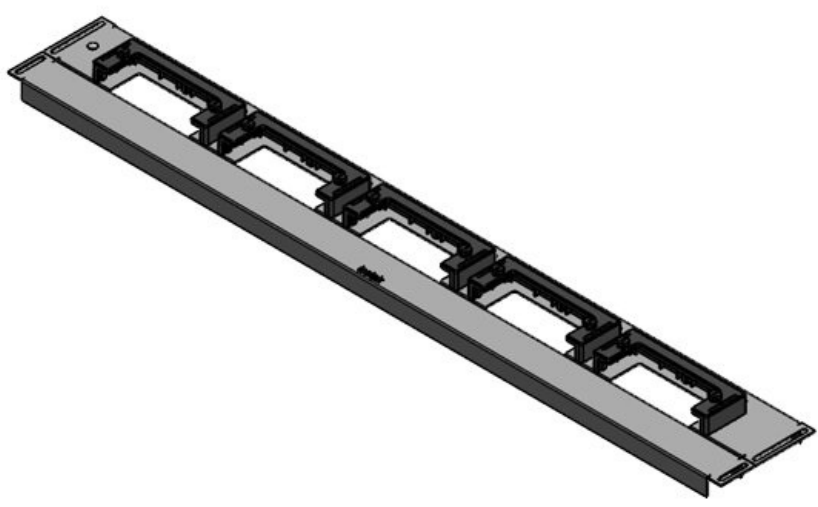

KDR-ESR-HW-1200 + blank sheet

Part No.	44524	For enclosure width	1.200 mm
EAN	4251269324	Sight size of base opening	992 mm
Package quantity	1	Suitable for cable entry systems:	5 × KEL-U 24 / KEL-QUICK 24
Length	1.027 mm	Suitable for enclosure	Häwa H390 / H395
Width	136 mm		
Height	56 mm		
Total length gland plate	1.027 mm