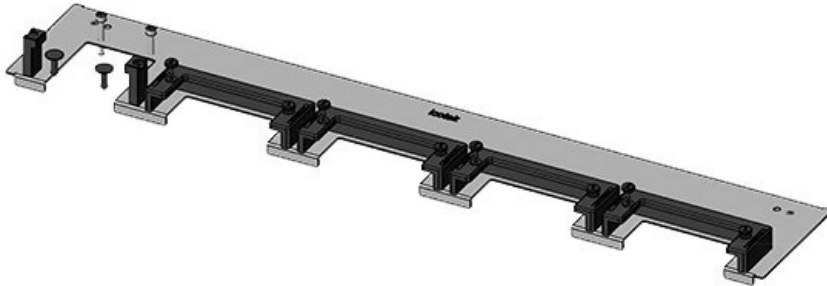

KDR-ESR-TS8-1000-43074

Part No.	43074	For enclosure width	1.000 mm
EAN	4251269309557	Sight size of base opening	835 mm
Package quantity	1	Division bar	no
Length	858 mm	Suitable for cable entry systems:	4 × KEL-U 24 / KEL-QUICK 24, 1 × KEL-JUMBO 1
Width	150 mm	Suitable for enclosure	Rittal TS 8
Height	57 mm		
Total length gland plate	858 mm