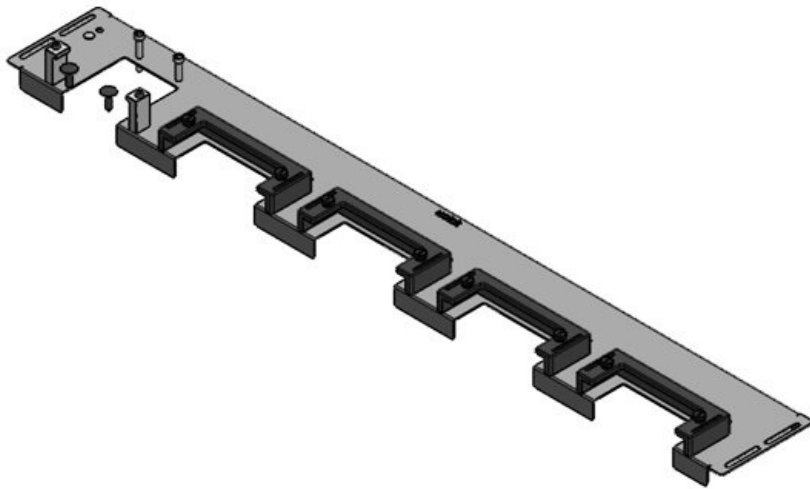

KDR-ESR-HW-1200-1

Part No.	44525	For enclosure width	1.200 mm
EAN	4251269324	Sight size of base opening	992 mm
Package quantity	1	Suitable for cable entry systems:	4 × KEL-U 24 / KEL-QUICK 24, 1 × KEL-JUMBO 2
Length	1.027 mm	Suitable for enclosure	Häwa H390 / H395
Width	133 mm		
Height	70 mm		
Total length gland plate	1.027 mm		

KDR-ESR-HG2-600-43250