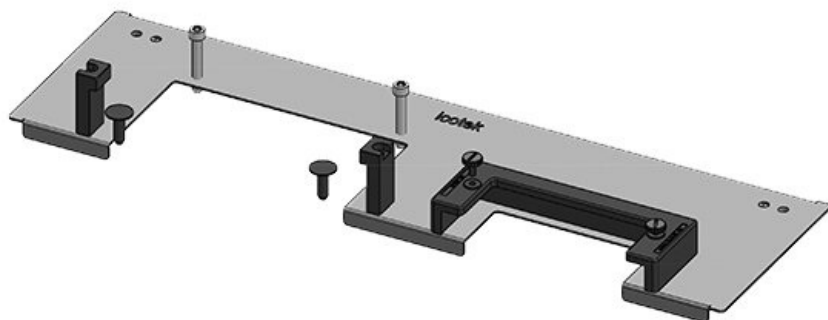

KDR-ESR-TS8-1200-43084

Part No.	43084	For enclosure width	1.200 mm
EAN	4251269309656	Sight size of base opening	495 mm
Package quantity	1	Suitable for cable entry systems:	1 × KEL-U 24 / KEL-QUICK 24, 1 × KEL-JUMBO 2
Length	518 mm	Suitable for enclosure	Rittal TS 8
Width	150 mm		
Height	57 mm		
Total length gland plate	518 mm