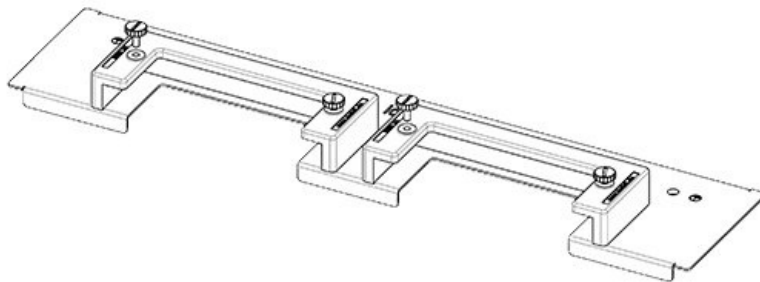

KDR-ESR-TS8-600-43079

Part No.	43079	For enclosure width	600 mm
EAN	4251269309	Sight size of base opening	435 mm
Package quantity	1	Suitable for cable entry systems:	2 × KEL-U 24 / KEL-QUICK 24
Length	458 mm	Suitable for enclosure	Rittal TS 8
Width	100 mm		
Height	44 mm		
Total length gland plate	458 mm