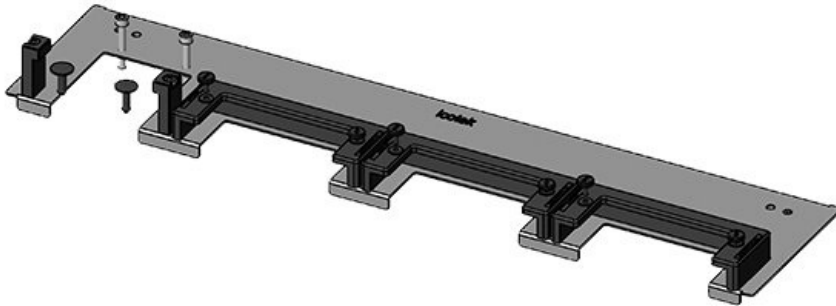

KDR-ESR-TS8-800-43072

Part No.	43072	For enclosure width	800 mm
EAN	4251269309533	Sight size of base opening	635 mm
Package quantity	1	Suitable for cable entry systems:	3 × KEL-U 24 / KEL-QUICK 24, 1 × KEL-JUMBO 1
Length	658 mm		Rittal TS 8
Width	150 mm	Suitable for enclosure	
Height	57 mm		
Total length gland plate	658 mm