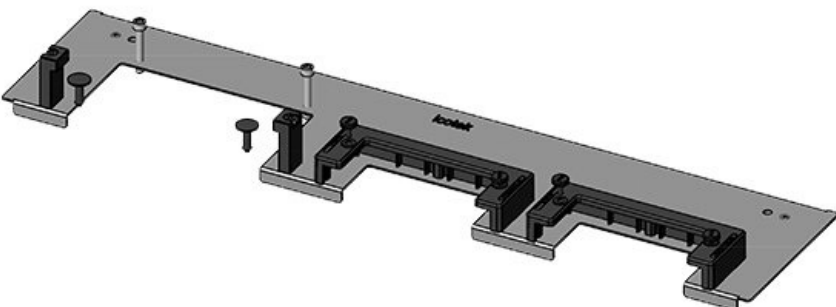

KDR-ESR-TS8-800-43073

Part No.	43073	For enclosure width	800 mm
EAN	4251269309540	Sight size of base opening	635 mm
Package quantity	1	Suitable for cable entry systems:	2 × KEL-U 24 / KEL-QUICK 24, 1 × KEL-JUMBO 2
Length	658 mm		Rittal TS 8
Width	150 mm	Suitable for enclosure	
Height	57 mm		
Total length gland plate	658 mm