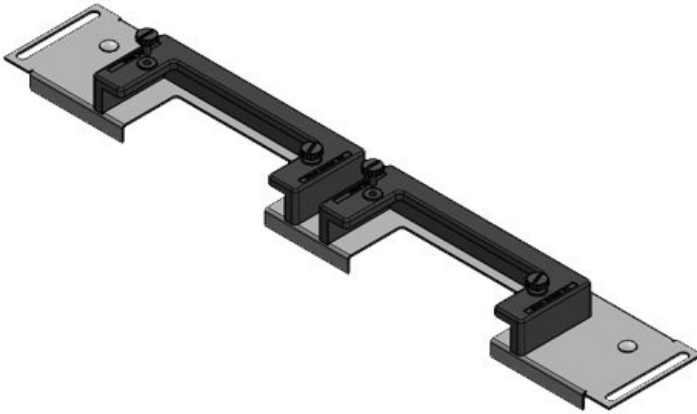

KDRS-ESR-VX25-600-44512

Part No.	44512	For enclosure	600 mm
EAN	4251269321	width	
	108	Sight size of	452 mm
Package	1	base opening	
quantity		Suitable for	2 × KEL-U 24
Length	488 mm	cable entry	/ KEL-QUICK
Width	75 mm	systems:	24
Height	44 mm	Suitable for	Rittal VX25
Total length	488 mm	enclosure	
gland plate