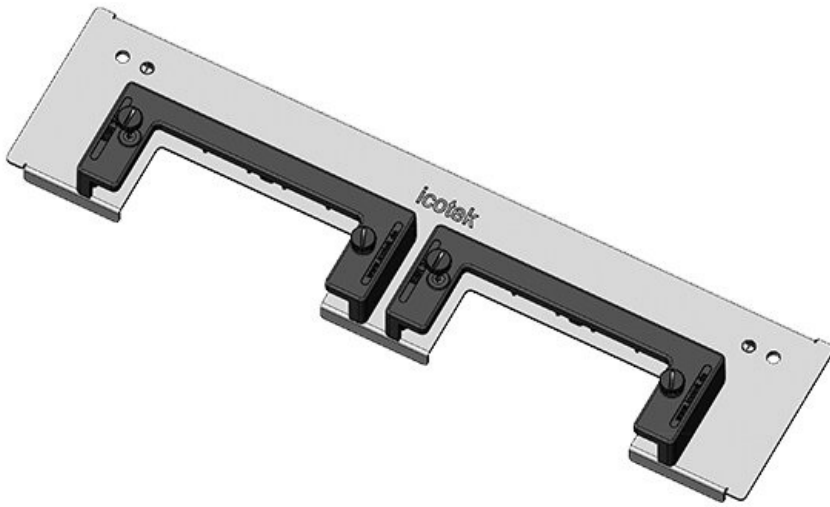

KDR-ESR-TS8-1000-43082

Part No.	43082	For enclosure width	1.000 mm
EAN	4251269309632	Sight size of base opening	398 mm
Package quantity	1	Division bar	yes
Length	420 mm	Suitable for cable entry systems:	2 × KEL-U 24 / KEL-QUICK 24
Width	100 mm	Suitable for enclosure	Rittal TS 8
Height	44 mm		
Total length gland plate	420 mm