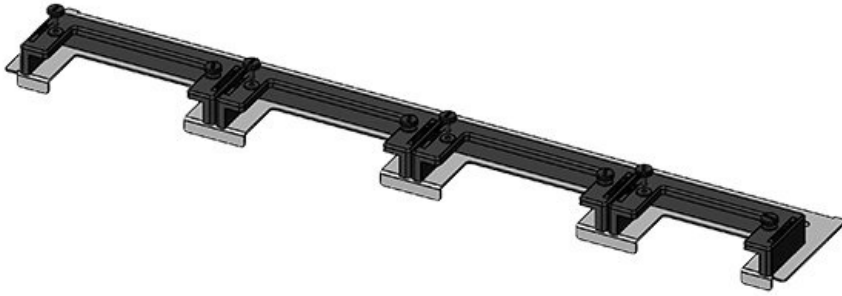

KDR-ESR-TS8-800-43080

Part No.	43080	For enclosure width	800 mm
EAN	4251269309618	Sight size of base opening	635 mm
Package quantity	1	Suitable for cable entry systems:	3 × KEL-U 24 / KEL-QUICK 24, 1 × KEL-U 16 / KEL-QUICK 16
Length	658 mm	Suitable for enclosure	Rittal TS 8
Width	100 mm		
Height	44 mm		
Total length gland plate	658 mm