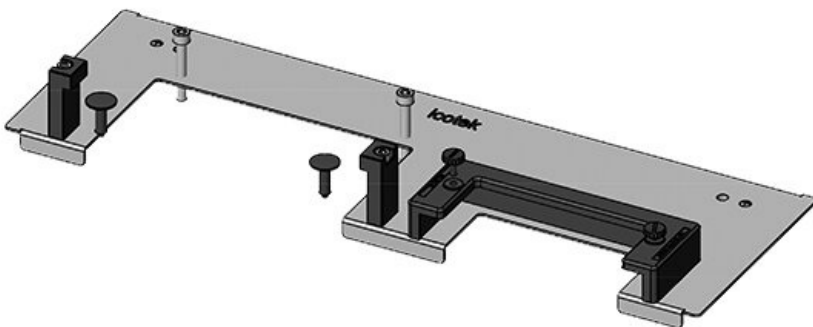

KDR-ESR-TS8-600-43070

Part No.	43070	For enclosure	600 mm
EAN	4251269309	width	
	519	Sight size of	435 mm
Package	1	base opening	
quantity		Suitable for	1 × KEL-U 24
Length	458 mm	cable entry	/ KEL-QUICK
Width	150 mm	systems:	24, 1 × KEL-
Height	57 mm		JUMBO 2
Total length	458 mm	Suitable for	Rittal TS 8
gland plate		enclosure