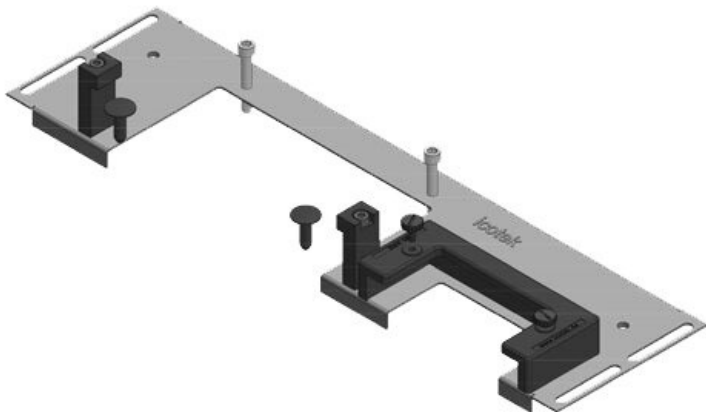

KDR-ESR-VX25-1000-44506

Part No.	44506	For enclosure	1.000 mm
EAN	4251269319	width	
	815	Sight size of	402 mm
Package	1	base opening	
quantity		Division bar	yes
Length	438 mm	Suitable for	2 × KEL-U 24
Width	100 mm	cable entry	/ KEL-QUICK
Height	43 mm	systems:	24
Total length	438 mm	Suitable for	Rittal VX25
gland plate		enclosure	

KDR-ESR-VX25-1000-44507

Part No.	44507	For enclosure width	1.000 mm
EAN	4251269319	Sight size of base opening	402 mm
Package quantity	1	Division bar	yes
Length	438 mm	Suitable for cable entry systems:	1 × KEL-U 24 / KEL-QUICK 24, 1 × KEL-JUMBO 1
Width	120 mm	Suitable for enclosure	Rittal VX25
Height	57 mm		
Total length gland plate	438 mm		

KDR-ESR-VX25-1000-44508

Part No.	44508	For enclosure width	1.000 mm
EAN	4251269319	Sight size of base opening	402 mm
Package quantity	1	Division bar	yes
Length	438 mm	Suitable for cable entry systems:	1 × KEL-U 16 / KEL-QUICK 16, 1 × KEL-JUMBO 2
Width	120 mm	Suitable for enclosure	Rittal VX25
Height	57 mm		
Total length gland plate	438 mm		