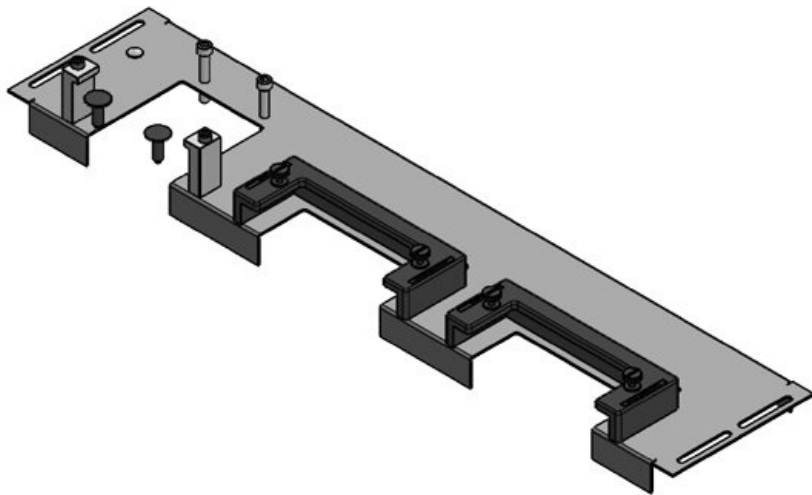

KDR-ESR-HW-800

Part No.	44522	For enclosure width	800 mm
EAN	4251269324	Sight size of base opening	592 mm
Package quantity	1	Suitable for cable entry systems:	2 × KEL-U 24 / KEL-QUICK 24, 1 × KEL-JUMBO 1
Length	627 mm	Suitable for enclosure	Häwa H390 / H395
Width	133 mm		
Height	70 mm		
Total length gland plate	627 mm