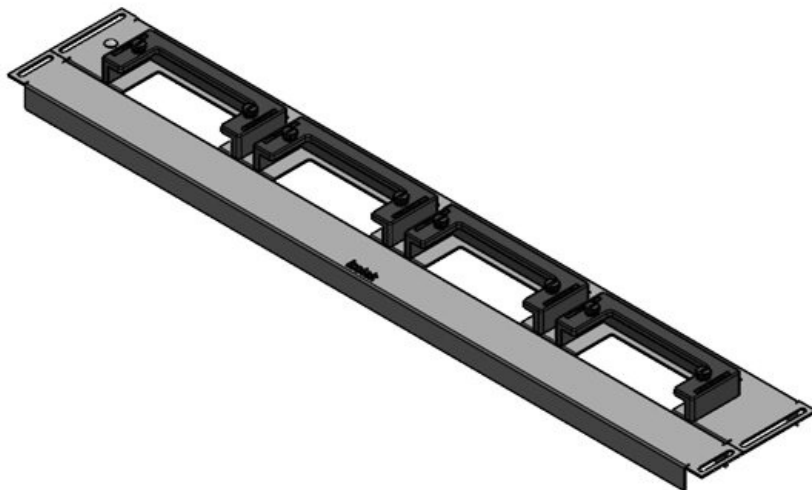

KDR-ESR-HW-1000 + blank sheet

Part No.	44523	For enclosure width	1.000 mm
EAN	4251269324	Sight size of base opening	792 mm
Package quantity	1	Suitable for cable entry systems:	4 × KEL-U 24 / KEL-QUICK 24
Length	827 mm	Suitable for enclosure	Häwa H390 / H395
Width	136 mm		
Height	56 mm		
Total length gland plate	827 mm