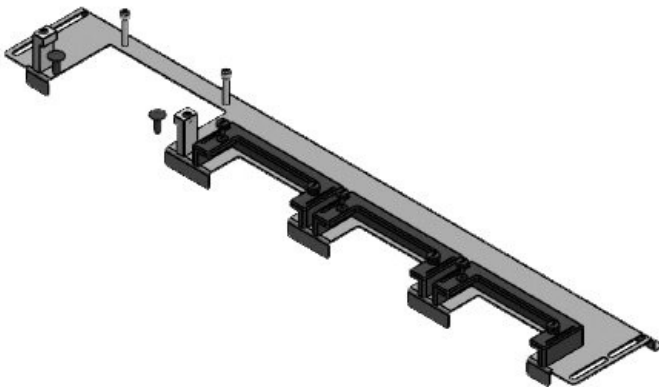

Part No.	43254	For enclosure width	1.000 mm
EAN	4251269317071	Sight size of base opening	768 mm
Package quantity	1	Suitable for cable entry systems:	3 × KEL-U 24 / KEL-QUICK 24, 1 × KEL-JUMBO 2
Length	832 mm	Suitable for enclosure	nVent Hoffman PROLINE G2
Width	131,5 mm		
Height	41,3 mm		
Total length gland plate	832 mm