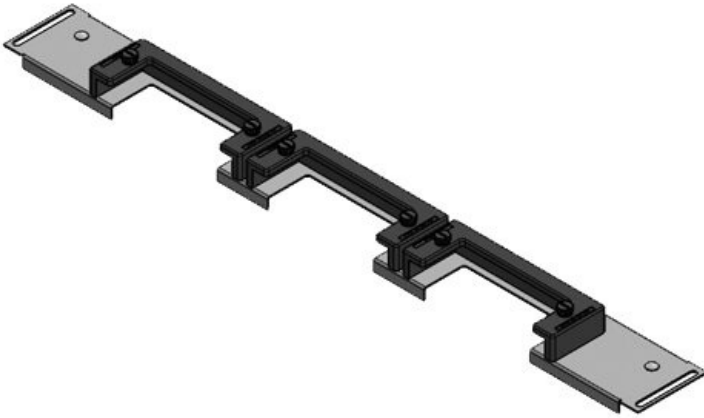

KDRS-ESR-VX25-800-44513

Part No.	44513	For enclosure	800 mm
EAN	4251269321	width	
	115	Sight size of	652 mm
Package	1	base opening	
quantity		Suitable for	3 × KEL-U 24
Length	688 mm	cable entry	/ KEL-QUICK
Width	75 mm	systems:	24
Height	43 mm	Suitable for	Rittal VX25
Total length	688 mm	enclosure	
gland plate