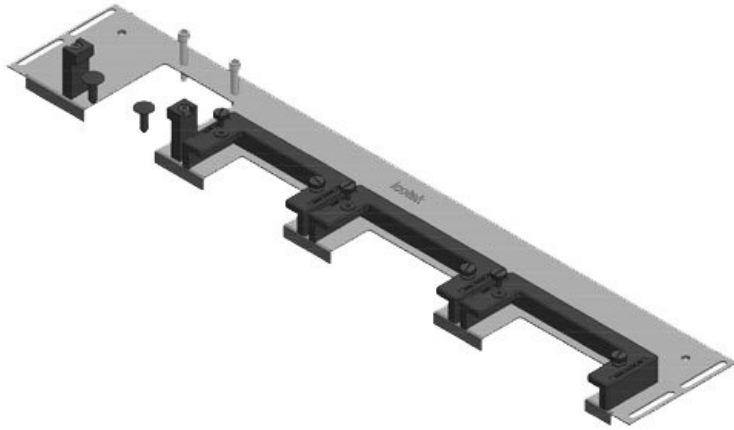

KDR-ESR gland plates with slide frames

for Rittal, nVent Hoffman & Häwa enclosures / IP54

The KDR-ESR is a one-piece plate to be assembled on enclosure bases. Slide frames for the [KEL-U cable entry frames](#) and [KEL-QUICK cable entry frames](#) are already pre-assembled. On some gland plate types [KEL-JUMBO cable entry frames](#) can be mounted as well.

KDRS-ESR-VX25-600-44512

Part No.	44512	For enclosure	600 mm
EAN	4251269321	width	
	108	Sight size of	452 mm
Package	1	base opening	
quantity		Suitable for	2 × KEL-U 24
Length	488 mm	cable entry	/ KEL-QUICK
Width	75 mm	systems:	24
Height	44 mm	Suitable for	Rittal VX25
Total length	488 mm	enclosure	
gland plate			

KDR-ESR-VX25-800-44503

Part No.	44503	For enclosure	800 mm
EAN	4251269319	width	
	785	Sight size of	652 mm
Package	1	base opening	
quantity		Suitable for	3 × KEL-U 24
Length	688 mm	cable entry	/ KEL-QUICK
Width	100 mm	systems:	24, 1 × KEL-
Height	43 mm		U 16 / KEL-
Total length	688 mm		QUICK 16
gland plate		Suitable for	Rittal VX25
		enclosure	

KDR-ESR-VX25-800-44504

Part No.	44504	For enclosure width	800 mm
EAN	4251269319792	Sight size of base opening	652 mm
Package quantity	1	Suitable for cable entry systems:	2 × KEL-U 24 / KEL-QUICK 24, 1 × KEL-U 16 / KEL-QUICK 16, 1 × KEL-JUMBO 1
Length	688 mm		
Width	120 mm		
Height	57 mm		
Total length gland plate	688 mm	Suitable for enclosure	Rittal VX25