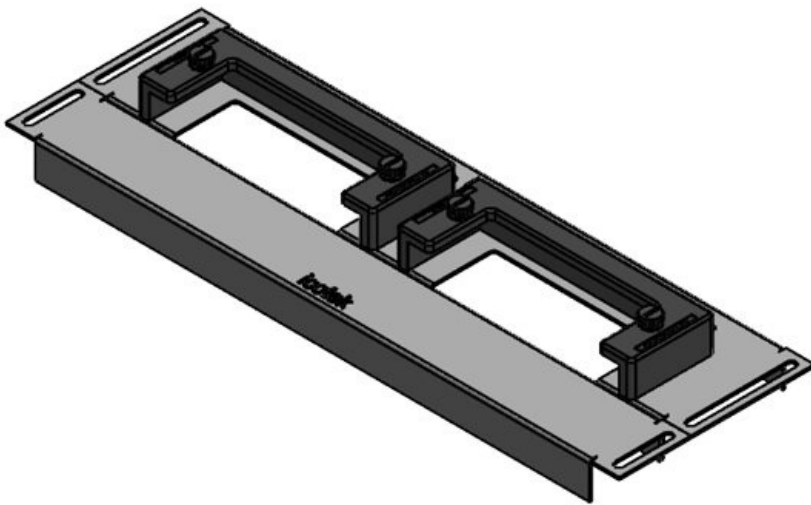

KDR-ESR-HW-600 + blank sheet

Part No.	44520	For enclosure	600 mm
EAN	4251269324	width	
	543	Sight size of	392 mm
Package	1	base opening	
quantity		Suitable for	2 × KEL-U 24
Length	427 mm	cable entry	/ KEL-QUICK
Width	136 mm	systems:	24
Height	56 mm	Suitable for	Häwa H390 /
Total length	427 mm	enclosure	H395
gland plate