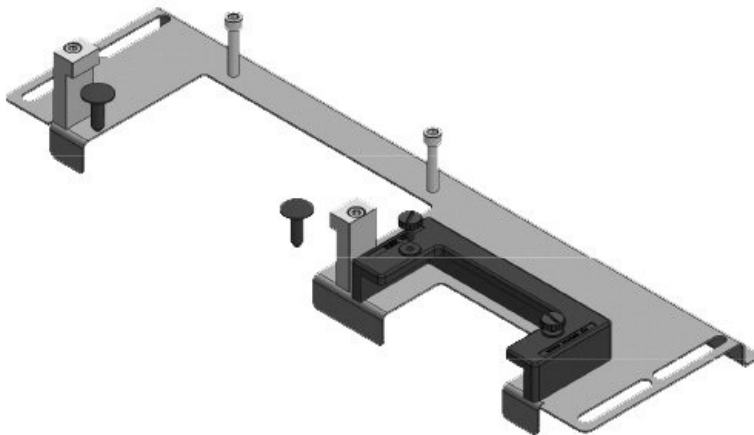

Part No.	43250	For enclosure width	600 mm
EAN	4251269317	Sight size of base opening	368 mm
Package quantity	1	Suitable for cable entry systems:	1 × KEL-U 16 / KEL-QUICK 16, 1 × KEL-JUMBO 2
Length	432 mm	Suitable for enclosure	nVent Hoffman PROLINE G2
Width	131,5 mm		
Height	62,3 mm		
Total length gland plate	432 mm