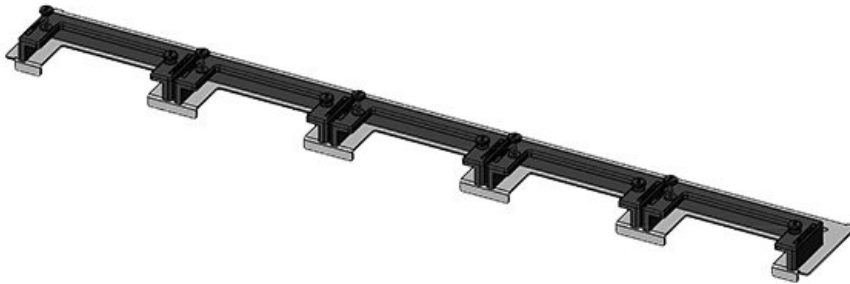

Part No.	43081	For enclosure width	1.000 mm
EAN	4251269309	Sight size of base opening	835 mm
Package quantity	1	Division bar	no
Length	858 mm	Suitable for cable entry systems:	5 × KEL-U 24 / KEL-QUICK 24
Width	100 mm	Suitable for enclosure	Rittal TS 8
Height	44 mm		
Total length gland plate	858 mm