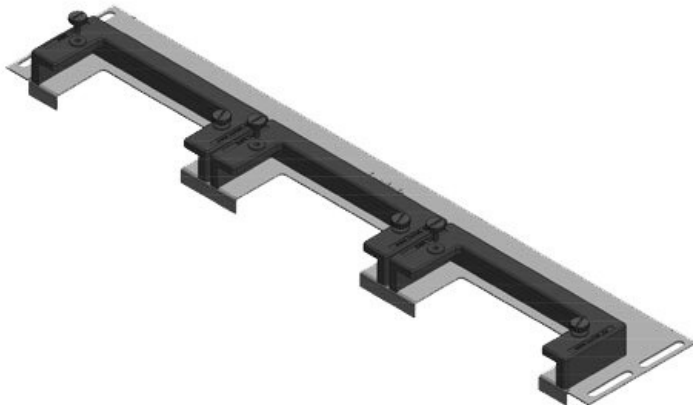

KDR-ESR-VX25-1200-44509

Part No.	44509	For enclosure width	1.200 mm
EAN	4251269319	Sight size of base opening	502 mm
Package quantity	1	Suitable for cable entry systems:	3 × KEL-U 24 / KEL-QUICK 24
Length	538 mm	Suitable for enclosure	Rittal VX25
Width	100 mm		
Height	43 mm		
Total length gland plate	538 mm