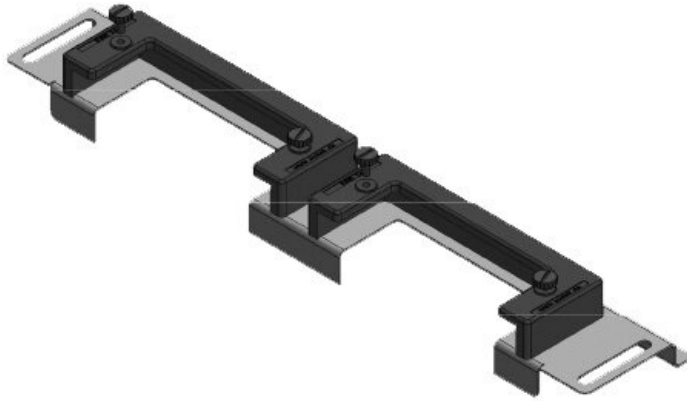

KDR-ESR-HG2-600-43251

Part No.	43251	For enclosure	600 mm
EAN	4251269317	width	
	040	Sight size of	368 mm
Package	1	base opening	
quantity		Suitable for	2 × KEL-U 24
Length	432 mm	cable entry	/ KEL-QUICK
Width	81 mm	systems:	24
Height	52,8 mm	Suitable for	nVent
Total length	432 mm	enclosure	Hoffman
gland plate			PROLINE G2