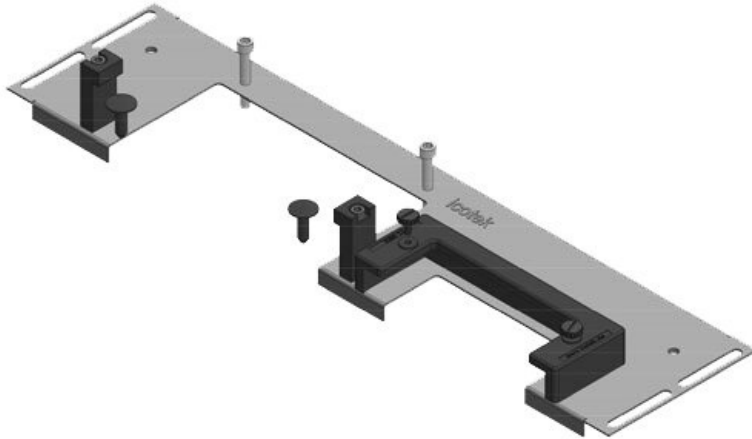

KDR-ESR-VX25-600-44501

Part No.	44501	For enclosure	600 mm
EAN	4251269319	width	
	761	Sight size of	452 mm
Package	1	base opening	
quantity		Suitable for	1 × KEL-U 24
Length	488 mm	cable entry	/ KEL-QUICK
Width	120 mm	systems:	24, 1 × KEL-
Height	57 mm		JUMBO 2
Total length	488 mm	Suitable for	Rittal VX25
gland plate		enclosure	

KDR-ESR-VX25-600-44502