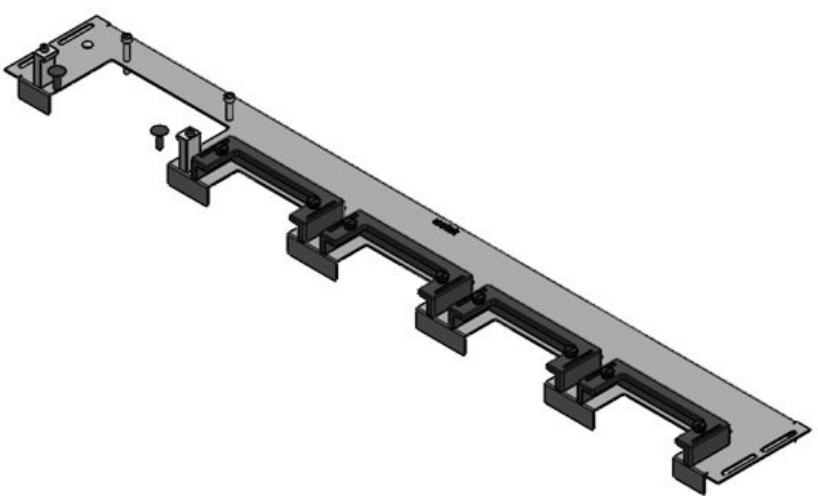

KDR-ESR-HW-1200-1

Part No.	44526	For enclosure width	1.200 mm
EAN	4251269324	Sight size of base opening	992 mm
Package quantity	1	Suitable for cable entry systems:	4 × KEL-U 24 / KEL-QUICK 24, 1 × KEL-JUMBO 1
Length	1.027 mm	Suitable for enclosure	Häwa H390 / H395
Width	133 mm		
Height	70 mm		
Total length gland plate	1.027 mm