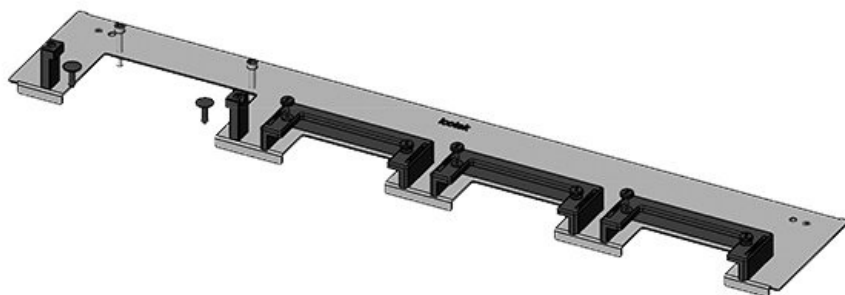

KDR-ESR-TS8-1000-43075

Part No.	43075	For enclosure	1.000 mm
EAN	4251269309	width	
	564	Sight size of	835 mm
Package	1	base opening	
quantity		Division bar	no
Length	858 mm	Suitable for	3 × KEL-U 24
Width	150 mm	cable entry	/ KEL-QUICK
Height	57 mm	systems:	24, 1 × KEL-
Total length	858 mm		JUMBO 2
gland plate		Suitable for	Rittal TS 8
		enclosure