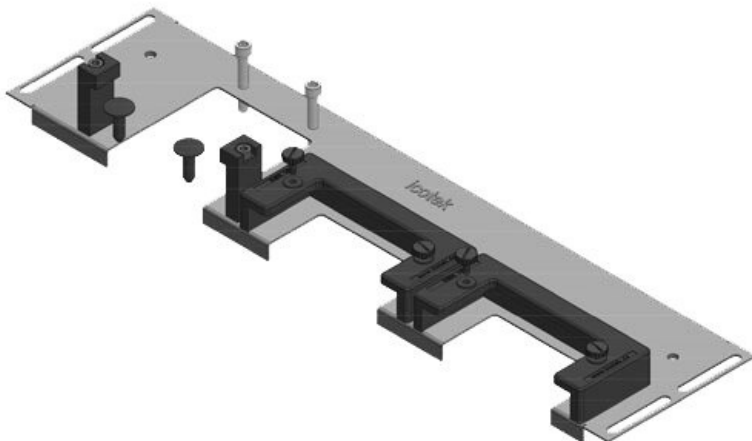

Part No.	44502	For enclosure	600 mm
EAN	4251269319	width	
	778	Sight size of	452 mm
Package	1	base opening	
quantity		Suitable for	2 × KEL-U 16
Length	488 mm	cable entry	/ KEL-QUICK
Width	120 mm	systems:	16, 1 × KEL-
Height	57 mm		JUMBO 1
Total length	488 mm	Suitable for	Rittal VX25
gland plate		enclosure